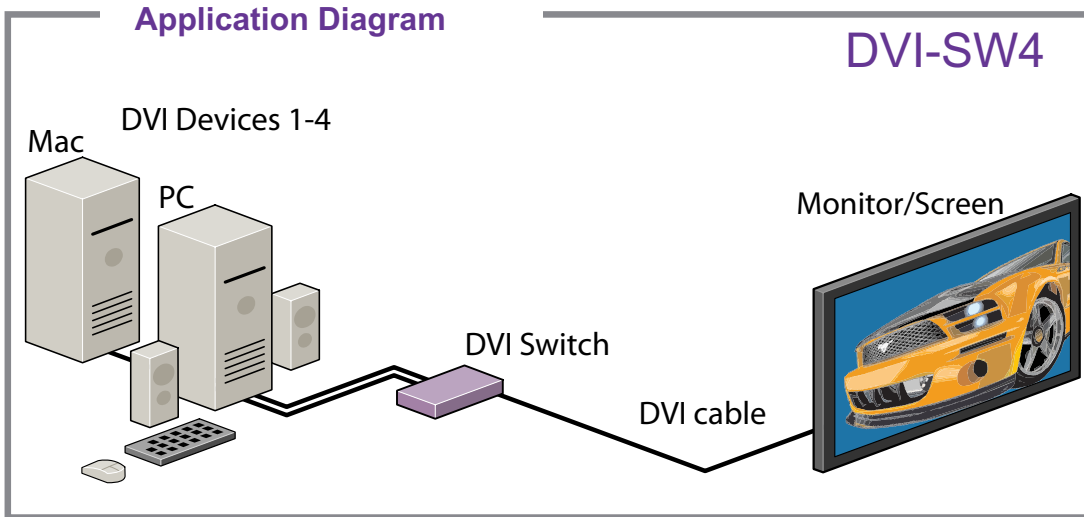

DVI-SW4

View up to 4 Individual Computers Equipped With DVI-D From One Screen

With DVI-SW4 cross platform switch, you can easily share one DVI-D monitor between 4 Mac's or PC's.

The new SmartAVI line of DVI Switch has been made with multiple purposes in mind, from industrial workstations to digital signage monitoring. This allows for a system controller/manager to keep on top of what media is being displayed on what monitor and where at any given time.

Features

- Supports PC and Mac DVI-D Signals
- Resolutions up to 1920 x 1200
- Zero Pixel Loss
- Maintains Highest Quality DVI Single Link Resolution
- Supports Windows®, Mac, Linux and Sun Platforms
- DVI Output Regenerates TMDS Digital Video
- Output Capable of Driving Cable up to 25 Feet
- Full DVI, Audio and Mic Switching
- Front Panel Switch for Computer Selection
- Select Computer via RS-232 Command
- Display LED for Active Station
- External Power Supply
- Reduces Space Requirements
- Provides Noiseless Operation at Remote Station
- Allows Placement of CPUs Away From Harsh Work Environments
- Driver-Free, Plug-and-Play Hardware

Take Control of Your Home Theater

The DVI-SW4 has been carefully designed to be compact and aesthetically pleasing for simple and professional home theater integration.

While most home theater systems are relatively compact in component placement, the DVI-SW4 makes extending your video and audio signals up to 25 feet possible; this is useful in a design that calls for the home theater devices to be set up in a different location, away from the viewing area.

Applications

In the medical or industrial field, where it may not be practical (or safe) to have one or more CPUs in the general vicinity, SmartAVI's DVI Switch Series is the perfect solution, allowing for either PC or Mac signals to be extended from computer to monitor (30 feet from computer to DVI Switch, and then 30 feet from DVI Switch to remote monitor/display point).