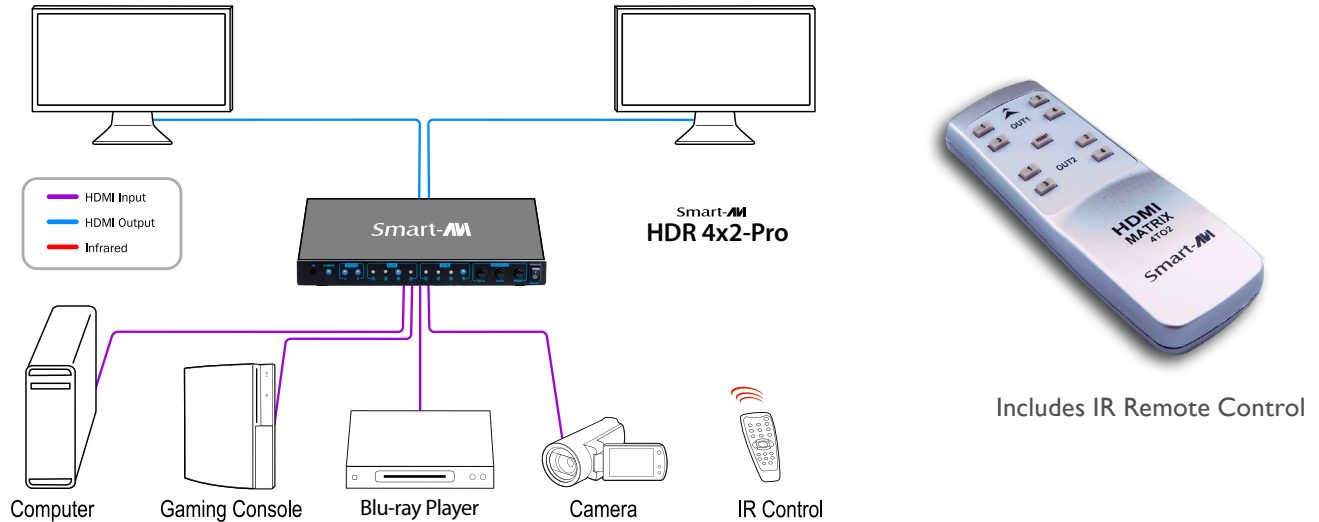

HDR 4x2-Pro

4K/2K Resolution 4X2 HDMI Matrix Switch

The HDR 4x2-Pro delivers 4K/2K resolution while switching four signals between two displays

FEATURES

- Supports 4K/2K Input/Output
- 4x2 non-blocking, single-link HDMI matrix switch
- Distributes any of the four inputs to any combination of the two HDMI output displays
- Includes IR remote
- HDCP and HDMI 1.4 Compliant

APPLICATIONS

- Wall Displays
- Digital Media
- Airports
- Dealer Rooms
- Control Rooms
- Audio/Visual Presentations
- Shopping Centers
- Security
- Point-of-Sale
- Hotels/Resort

4K/2K

MEMBER OF
((HDCP))
GROUP

HD
ready
1080p

Smart-AVI
SMART AUDIO VIDEO INNOVATION

OVERVIEW

To distribute and switch the latest in 4K/2K HDMI video signals, the HDR 4x2-Pro allows users to switch four HDMI inputs with two high-definition displays. Two outputs give users flexibility while routing HD audio and video signals with two displays. The HDR 4x2-Pro eliminates the need to disconnect and reconnect HDMI sources to a single display. The device is compatible with computer sources, live HD television feeds, Blu-ray players, gaming consoles, video cameras and more. Controlling the matrix switch is simple thanks to the front tactile buttons and the included infrared remote control.

APPLICATION DIAGRAM

SPECIFICATIONS

HDR 4x2-Pro Front

HDR 4x2-Pro Rear

VIDEO	
Format	HDMI 4K/2K
DVI Compliance	Single-link DVI-D 1.1 with Adapter
HDCP Compliance	1.0/1.1
Video Bandwidth	Single-link 340MHz [10.2Gbps]
Resolution	Up to 4K (3840x2160)
Input Interface	(4) HDMI[7.1ch audio & video]
Output Interface	(2) HDMI[7.1ch audio & video]
Connector	Type A[19-pin female]
Maximum Distance	25 ft.