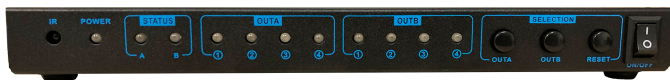

HDR 4x2-Pro Front