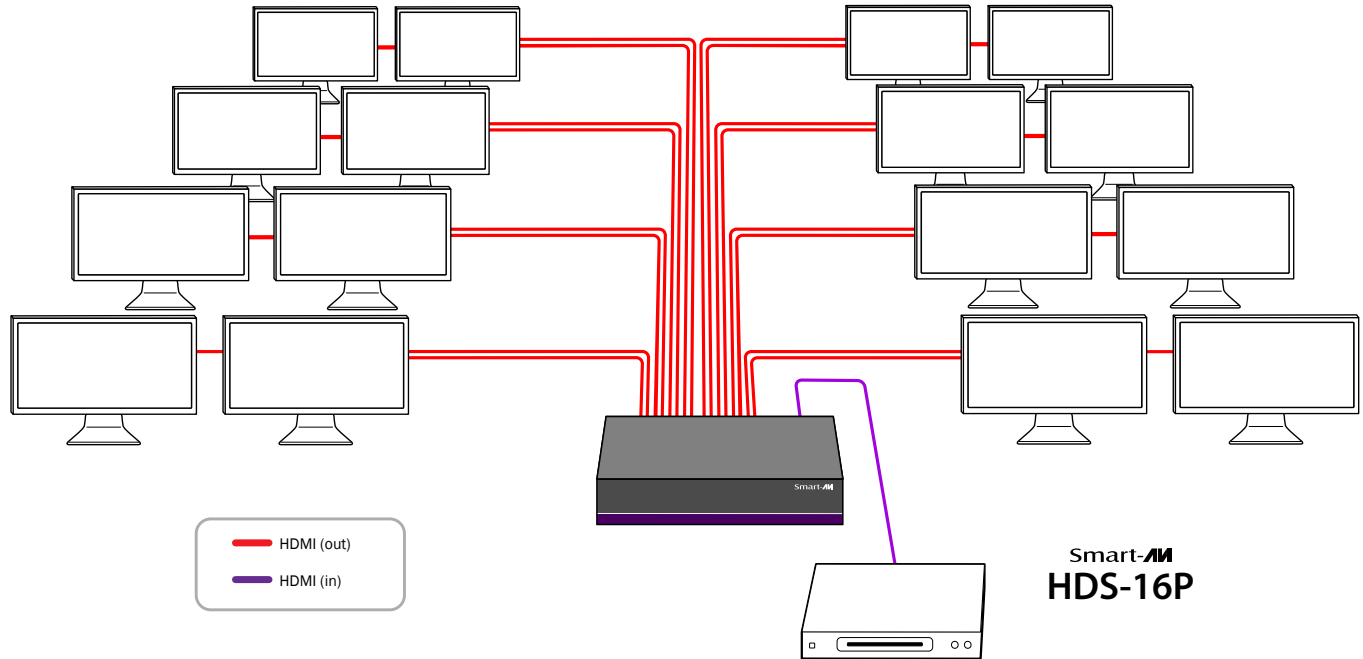

OVERVIEW

The HDS-I6P HDMI splitter lets users take a single HDMI source and route it to 16 displays with no loss of signal quality. A simple hardware-only splitting solution, the HDS-I6P is the easiest and most cost-effective way to send stunning Ultra-HD signals to more than a dozen displays from one convenient box.

The HDS-I6P splitter saves users both the space and money otherwise lost on individual player-HDTV connections. The HDS-I6P also supports exciting HDMI features like 3D video and amazing 4K resolution picture. For top-grade HD signal distribution made simple, look no further than SmartAVI's HDS-I6P HDMI 2K/4K splitter.

APPLICATION DIAGRAM

SPECIFICATIONS