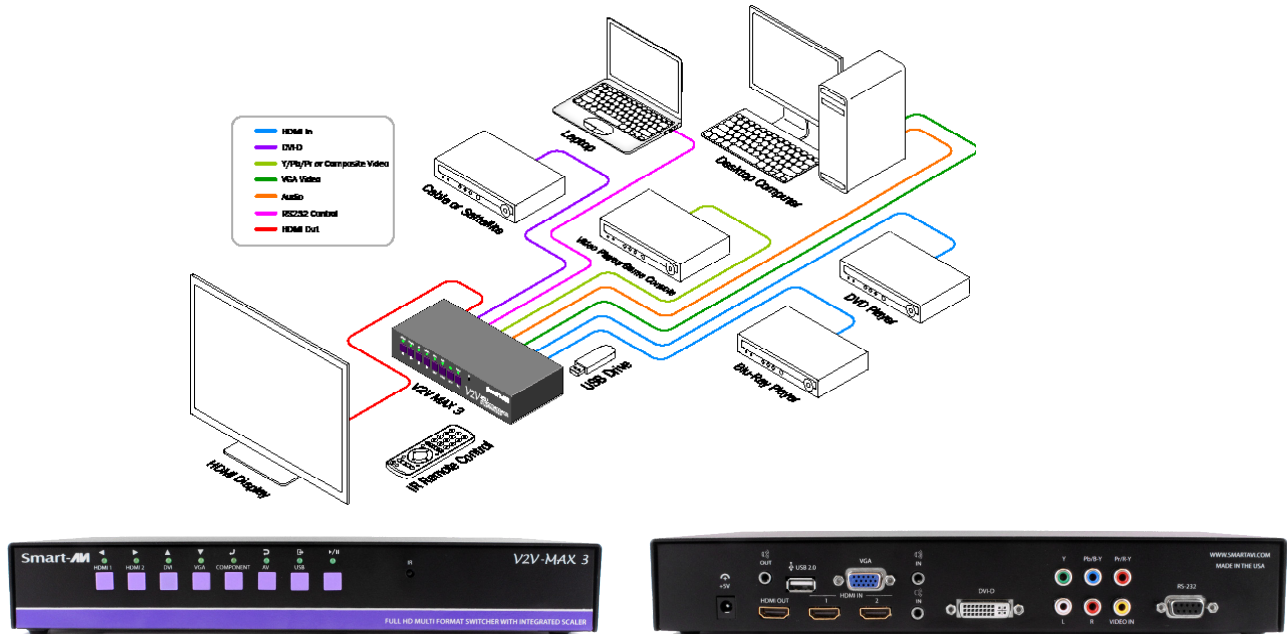

V2V-MAX 3

Full 1080p HD Automatic Switcher with Integrated Scaler

HDMI, DVI, VGA, Composite, Y/Pb/Pr, and USB
Converter, Scaler, and Automatic Switcher

FEATURES

- Automatic switching
- Seven input ports: One 1080p HDMI output
- (1) CVBS NTSC and PAL with Audio input
- (1) DVI-D input
- (1) VGA with Local audio up to 1080p
- (2) HDMI inputs with automatic EDID learning
- (1) USB input supports flash disk drive: MPEG, H.264, RM/RMVB movie decode, JPEG, BMP, PNG
- Picture decode and MPEG1/2, MP3 audio decode
- Optional RS232 and IR remote control
- Front panel LED and On Screen Display menu selection
- HDCP 1.3 Compliant

WHY SWITCH TO THE MAX 3

The V2V-MAX 3 seamlessly converts, scales, and switches multiple video connections for excellent 1080p high resolution HDMI output. With DVI, VGA, composite, Y/Pb/Pr, USB, stereo audio and HDMI support, the V2V-MAX 3 offers unparalleled connectivity with all sorts of AV equipment. Aging equipment finds new life with V2V-Max 3's integrated scaling and video conversion support, which automatically enhanced picture quality from older video source devices. Plug-and-play ready, the V2V is as easy to control as it is to set up. Simply connect it to your equipment and enjoy!

APPLICATION DIAGRAM

V2V-MAX 3 Front

V2V-MAX 3 Rear

SPECIFICATIONS

Specifications	
Input	(2) HDMI, (1) DVI, (1) VGA, (1) Y/Pb/Pr, (1) Composite, (1) 3.5mm Audio, (1) USB (Type A)
Output	(1) HDMI
Power Supply	110-220 VAC; 5VDC4A
Dimensions	10.0125 in. W x 2 in. H x 6 in. D
Operating Temperature	-5°C~ 35°C
Control	Front panel buttons, LED indicators, IR remote control, RS232 with simple protocol
Input Resolutions	640 x 480 @ 60Hz (VGA) up to 1920 x 1080 1080p HD (HDMI)
USB Input	MPEG, H.264, RM/RMVB movie decode, JPEG, BMP, PNG
HDMI Output Resolution	720P@60Hz, 1080P@60Hz