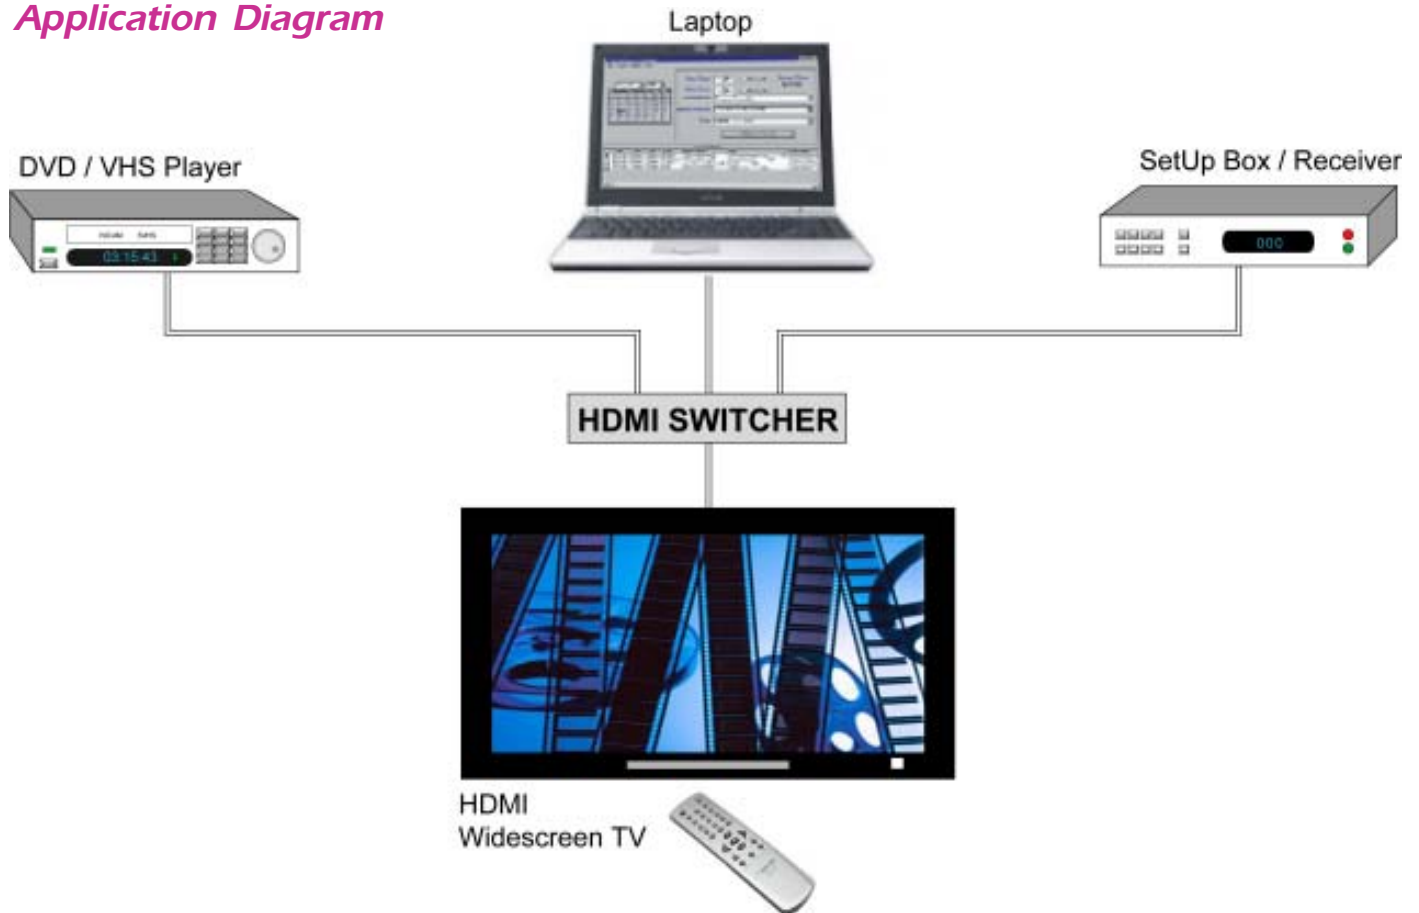

Switch up to 3 HDMI sources to one HDTV display device with remote control support.

Connect up to 3 HDMI sources to a single HD Monitor. This advanced switcher allows you to switch between multiple HDMI sources (set top box, DVD player, video game stations, computer) and your HD displayer. This switcher passes both digital and audio signals through the HDMI ports.

FEATURES

- ▶ Connects up to three HDMI sources to one HDTV display device
- ▶ Maintains 480p, 720p, 1080i and **1080p** video formats
- ▶ Maintains highest HDMI single link video resolution and digital audio
- ▶ Supports HDCP compliant devices
- ▶ Both HDMI-HDMI and DVI-HDMI cables can be used to connect the inputs and switcher output
- ▶ Inputs can be selected from either the IR remote controller (included) or through the front panel “**INPUT SELECT**” button.

Application Diagram

Front View

Rear View

SPECIFICATIONS

Video Amplifier Bandwidth	1.65GBps
Input Video Signal	v1.2
Input Connector	3 HDMI 19pin female
Output Connector	1 HDMI 19pin female
Total Cable Length	Up to 120 ft
Power Consumption	3.0W Max
Power Supply	6V DC, 1A
Dimensions (mm)	181.6(L) x 77.1(W) x 23.7(H)
Product Weight (Net)	360g

Applications

- ▶ Hotel
- ▶ Cable TV remote control
- ▶ Control rooms
- ▶ Remote On-Digital set-top control
- ▶ Sky box control extension and switcher output
- ▶ Dealer rooms
- ▶ Point of Sale
- ▶ Remote VCR control