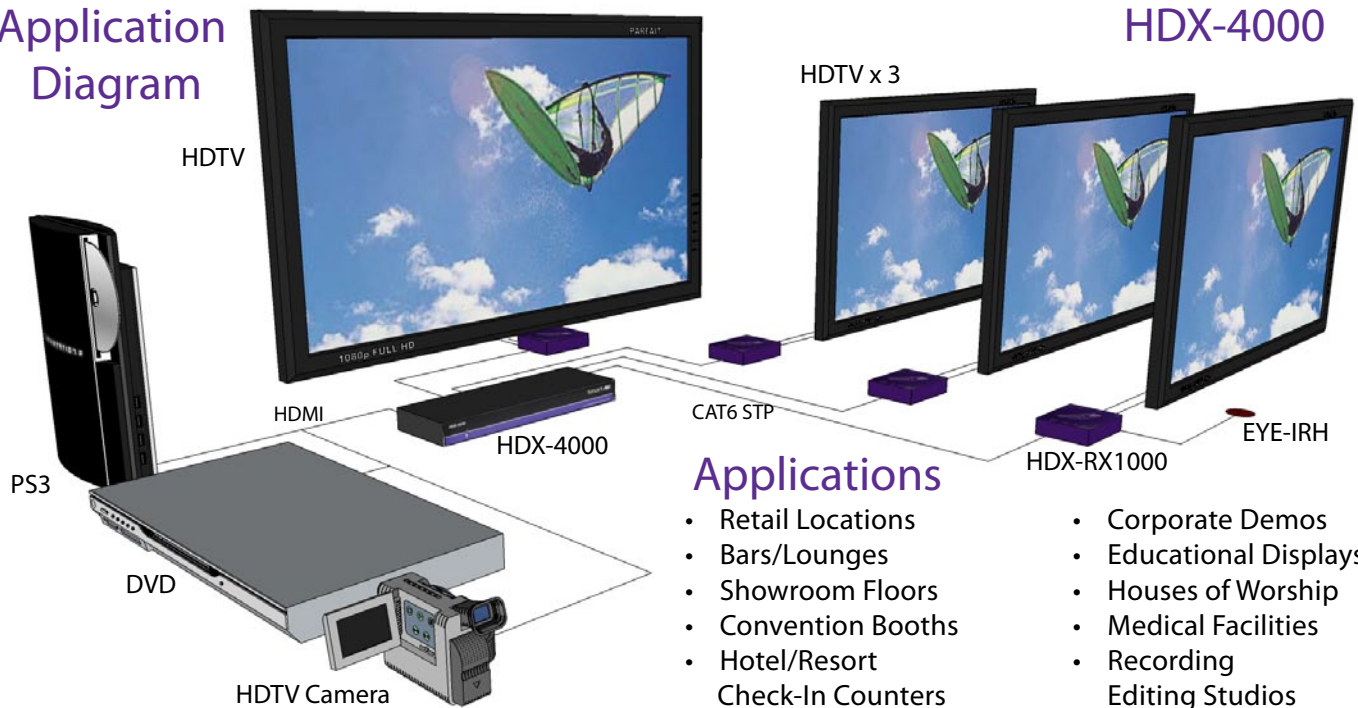

It is the perfect solution for broadcasting high-definition content (480p, 720p, 1080i or 1080p) easily and inexpensively from a source to display screens for customers to view while keeping the player in a remote, secure location such as a computer room or back office of a business accessible only by key personnel.

The HDX-4000 is a compact, dynamic unit that is small and easily integrated into a digital display network such as in a retail store or bar/lounge. The transmitter and receiver units are extremely compact, which makes inclusion into your infrastructure very simple and handy.

Features

- Compact Transmitter/Receiver Units
- Supports HDMI with Optional Bi-Directional Infrared Signal
- Transmit Embedded Audio Signals
- Perfect Image Quality at all Resolutions (480p, 720i, 720p, 1080i, 1080p)
- Transmit HDMI 1080p/60 up to 150 Feet and
- 1080p/24 up to 280 Feet via Dual CAT6 Cabling
- Bandwidth to 1.65Gps
- Automatic DDC Learning from Local Monitor
- Distances up to 150 Feet using Dual CAT6 STP Cabling
- Compatible with all Operating Systems
- Plug-and-Play – No Software Required

Made in the USA

Smart-AVI
SMART AUDIO VIDEO INNOVATION

www.smartavi.com

HDX-4000 HDMI Over Twisted Pair

Application Diagram

Applications

- Retail Locations
- Bars/Lounges
- Showroom Floors
- Convention Booths
- Hotel/Resort Check-In Counters
- Corporate Demos
- Educational Displays
- Houses of Worship
- Medical Facilities
- Recording Editing Studios