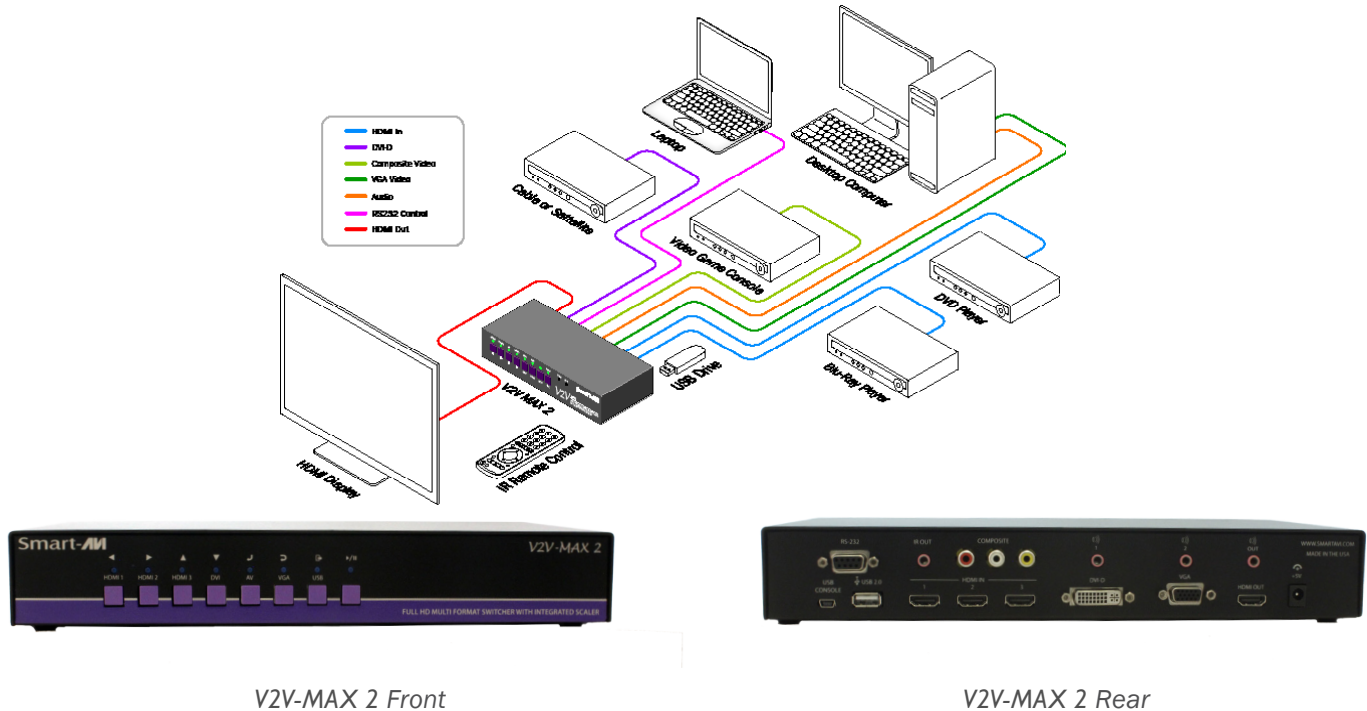

V2V-MAX 2

Full 1080p HD Automatic Switcher with Integrated Scaler

DVI, VGA, Composite, USB, HDMI
Converter, Scaler, and Automatic Switcher

FEATURES

- Automatic switching
- 7 input ports
- (1) CVBS NTSC and PAL with Audio input
- (1) DVI-D input
- (1) VGA with Local audio up to 1920x1080
- (3) HDMI 1080p with automatic EDID learning
- (1) USB input supports flash disk drive: MPEG, H.264, RM/RMVB movie decode, JPEG, BMP, PNG
- Picture decode and MPEG1/2, MP3 audio decode
- RS232 and IR remote control
- Front panel LED and On Screen Display menu selection
- HDCP 1.3 Compliant

APPLICATIONS

- Presentations
- Corporate Communications
- Server Operations
- Business Slideshows
- Entertainment Venues
- Theaters
- Schools
- Home systems
- and many more!

WHY SWITCH TO THE MAX 2

The V2V-MAX 2 is a seven port switch that offers full HD 1080p output from multiple video formats and connectors. With DVI, VGA, composite, USB, and HDMI support, the V2V-MAX 2 offers robust system integration ideal for presentation settings of all kinds. V2V-MAX 2 also offers integrated scaling and video conversion support, making it an all-in-one fix for signal switching needs. Plug-and-play ready, the V2V is as easy to control as it is to set up. Simply plug it in and enjoy!

APPLICATION DIAGRAM

SPECIFICATIONS

Specifications	
Input	HDMI, DVI, VGA, Component, 3.5mm Audio, USB (Type A)
Output	HDMI
Power Supply	110v-220v; 5v/4A
Dimensions	10.0125 in. W x 2 in. H x 6 in. D
Operating Temperature	-5°C~ 35°C
Control	Front panel buttons, LED indicators, IR remote control, RS232 with simple protocol
Input Resolutions	640 x 480 @ 60Hz (VGA) up to 1920 x 1080 1080p HD (HDMI)
USB Input	MPEG, H.264, RM/RMVB movie decode, JPEG, BMP, PNG
HDMI Output Resolution	720P@60Hz, 1080P@60Hz

ORDERING INFORMATION

Part No.	Description
V2V-MAX 2	7 Port Multi Format Switcher, Scaler and Converter with IR Remote Control and Power Supply: Includes: [V2V-MAX 2, V2V-MXR, (PS5VDC4A)]

Designed and Manufactured in the USA