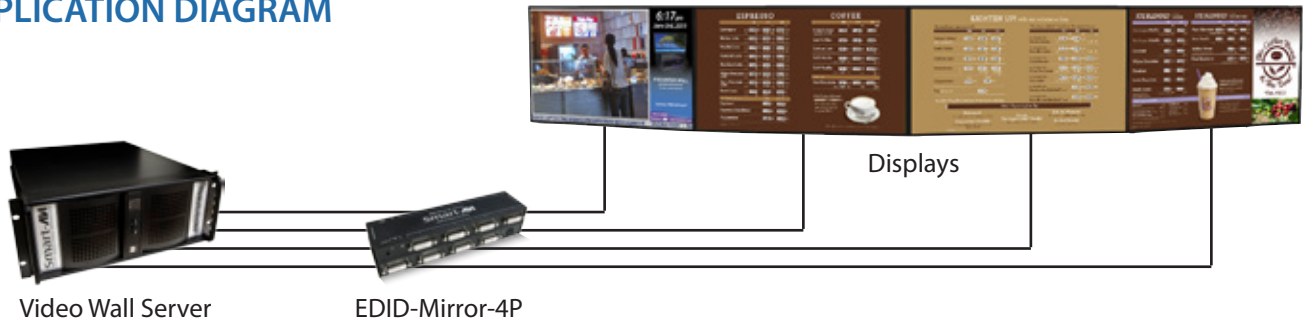

SPECIFICATIONS

APPLICATION DIAGRAM