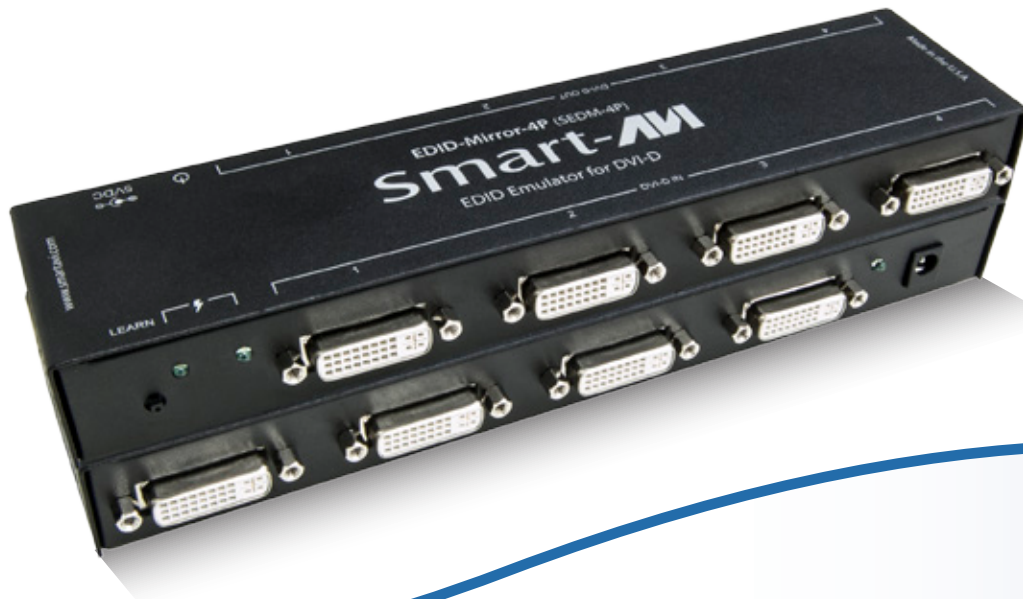

# EDID-Mirror-4P

4-PORT  
EDID EMULATOR

## 4-Port DVI-D EDID Emulator

### Learn and Emulate the EDID of up to 4 DVI-D displays

Eliminate the Headache of Display Configuration and Auto-detection with SmartAVI's EDID-Mirror. The EDID-Mirror prevents Windows7, XP and Linux from auto-configuring your displays if your computer is started up with the displays disconnected or turned off. Certain operating systems, especially Windows 7, have a display auto-detection feature that can reconfigure your displays if they are not powered on or connected at startup. This can lead to the frustrating task of reconfiguring your displays. The solution is the EDID-Mirror, a DVI-D EDID (Extended Display Identification Data) emulator that provides a constant signal to the computer, regardless of whether the displays are present or not. This ensures that the display configuration is not lost.

#### FEATURES

- Learn up to 4 EDID configurations at once
- Stores EDID configuration in non-volatile memory so that the unit may be powered off and the configuration will not be lost
- Displays can be disconnected as needed without losing EDID configuration
- Uses standard EDID configuration standards
- Compatible with most DVI-D displays and all Windows versions